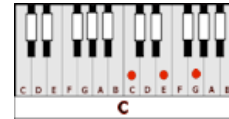

START THE CAR - Jude Cole (Bm)

GUITAR / KEYBOARD CHORDS:

Bm = xx4432

G = 320003

Em = o22000

F# = xx4322

E = o22100

A = xo222o

C = x32010

INTRO:

Bm
Yeh Yeh Uh-huh

Bm

Well I'm tired of the pressure...so tired of the pace

Bm

(intro drums)

Just wanna grab you, baby...and get out of this place

Bm

I had no chance of makin' it...working downtown

Bm

I'm just walkin' slow and talkin' low and tired of going down, down, down

(everyone)

Bm **G** **Em** **F#**
CHORUS: Start the car..we gotta move...this ain't no living..this ain't no groove

Bm **G** **Em** **F#**
It's been a long..hard road...come on, baby..let's drive it home

Bm
Start the car

Bm

We started out for paradise...but this ain't no promised land

Bm

This ain't no kind of living for an honest working man

Bm

Well there's people dying on the streets...sure don't make the news oooo yeh

Bm

While others livin' up on the hill...singin' the white boy blues

Bm **G** **Em** **F#**
CHORUS: Woh-oh, start the car..gotta move...This ain't no living..this ain't no groove

Bm **G** **Em** **F#**
This city's rich...dirt poor...but somewhere waiting..there's something more

Bm
Start the car