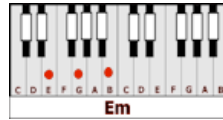

START THE CAR - Jude Cole (Bm)

GUITAR / KEYBOARD CHORDS:

Bm = xx4432

G = 320003

Em = o22000

F# = xx4322

E = o22100

A = xo222o

C = x32010

INTRO:

Bm
Yeh Yeh Uh-huh

Bm

Well I'm tired of the pressure...so tired of the pace

Bm

(intro drums)

Just wanna grab you, baby...and get out of this place

Bm **G** **Em** **F#**
It's been a long..hard road...come on, baby..let's drive it home

Bm
Start the car

Bm

We started out for paradise...but this ain't no promised land

Bm

This ain't no kind of living for an honest working man